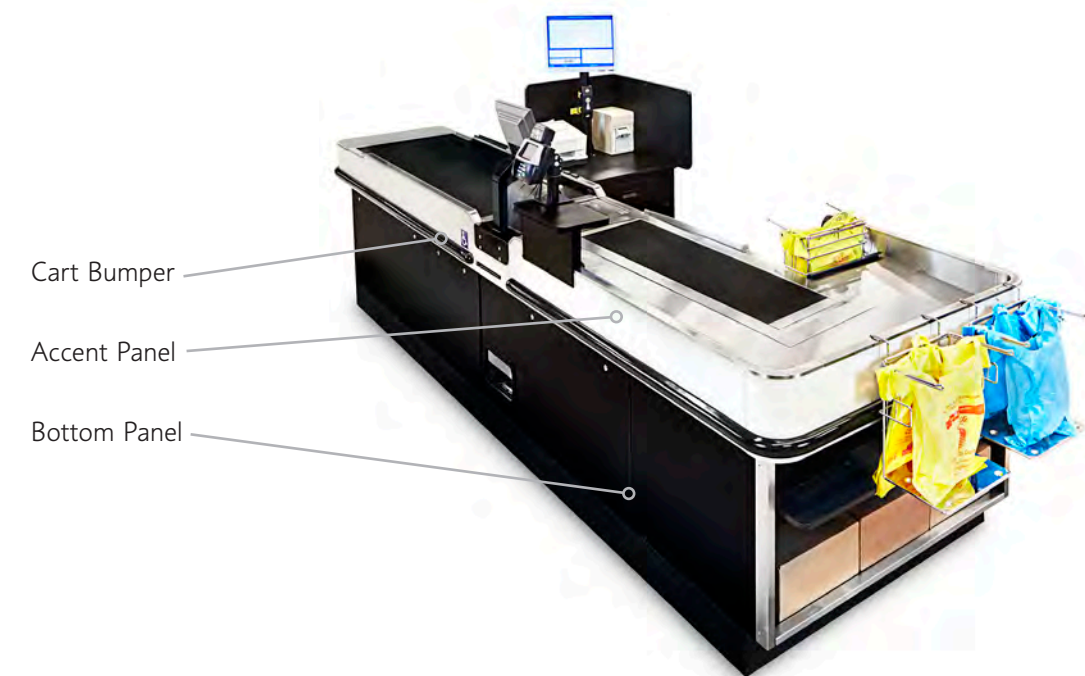

Black Pearl Splatter 032

Iron Kettle Black S028

STANDARD **LAMINATE** COLORS

Fleece D436-60

Khaki Brown D50-60

Fashion Gray D381-60

Black 1595-60

FLEXIBLE BUMPER COLORS